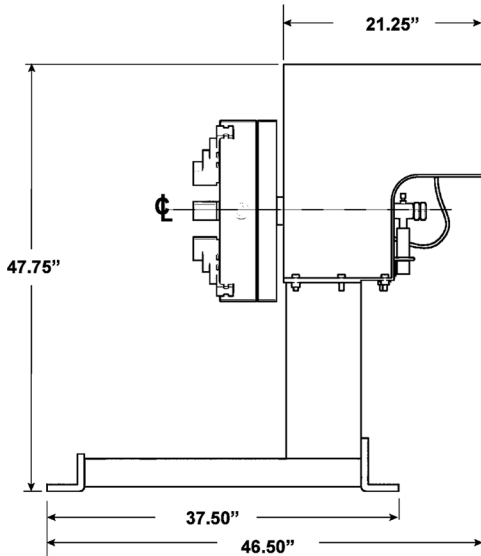

TOP VIEW

ISOMETRIC

LEFT SIDE

REAR VIEW

RIGHT SIDE

FRONT VIEW

MODEL	DRAWING NUMBER	DESCRIPTION
PB2005 PIPE BULLY	031907-1	OUTLINE DRAWING