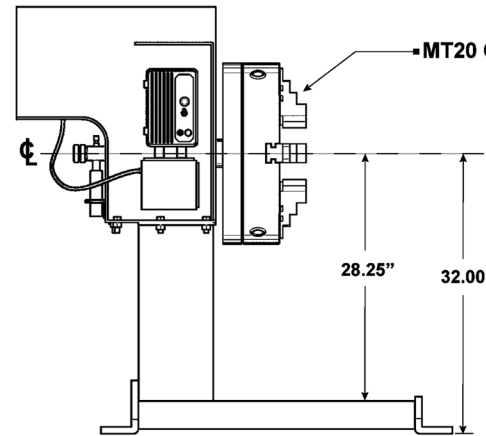

TOP VIEW

ISOMETRIC

LEFT SIDE

REAR VIEW

RIGHT SIDE

FRONT VIEW

MODEL	DRAWING NUMBER	DESCRIPTION
PB2005 PIPE BULLY	031907-1	OUTLINE DRAWING