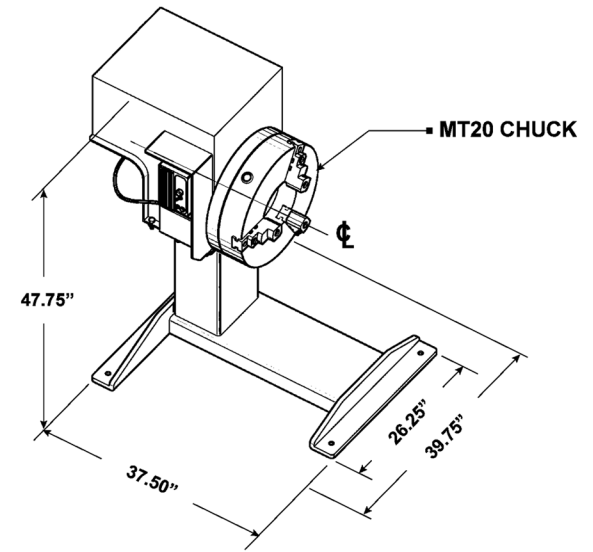

TOP VIEW

ISOMETRIC

LEFT SIDE

REAR VIEW

RIGHT SIDE

FRONT VIEW

MODEL	DRAWING NUMBER	DESCRIPTION
PB2005 PIPE BULLY	031907-1	OUTLINE DRAWING