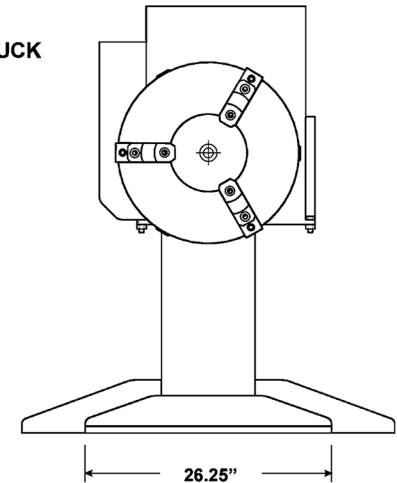

TOP VIEW

ISOMETRIC

LEFT SIDE

REAR VIEW

RIGHT SIDE

FRONT VIEW

MODEL	DRAWING NUMBER	DESCRIPTION
PB2005 PIPE BULLY	031907-1	OUTLINE DRAWING