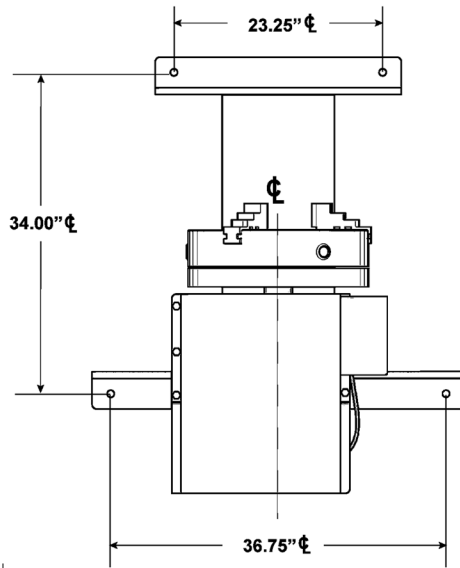

TOP VIEW

ISOMETRIC

LEFT SIDE

REAR VIEW

RIGHT SIDE

FRONT VIEW

MODEL	DRAWING NUMBER	DESCRIPTION
PB2005 PIPE BULLY	031907-1	OUTLINE DRAWING