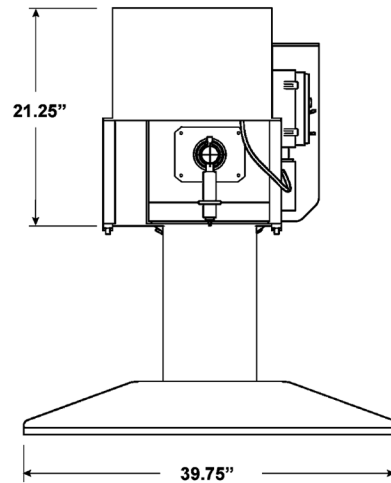

TOP VIEW

ISOMETRIC

LEFT SIDE

REAR VIEW

RIGHT SIDE

FRONT VIEW

MODEL	DRAWING NUMBER	DESCRIPTION
PB2005 PIPE BULLY	031907-1	OUTLINE DRAWING